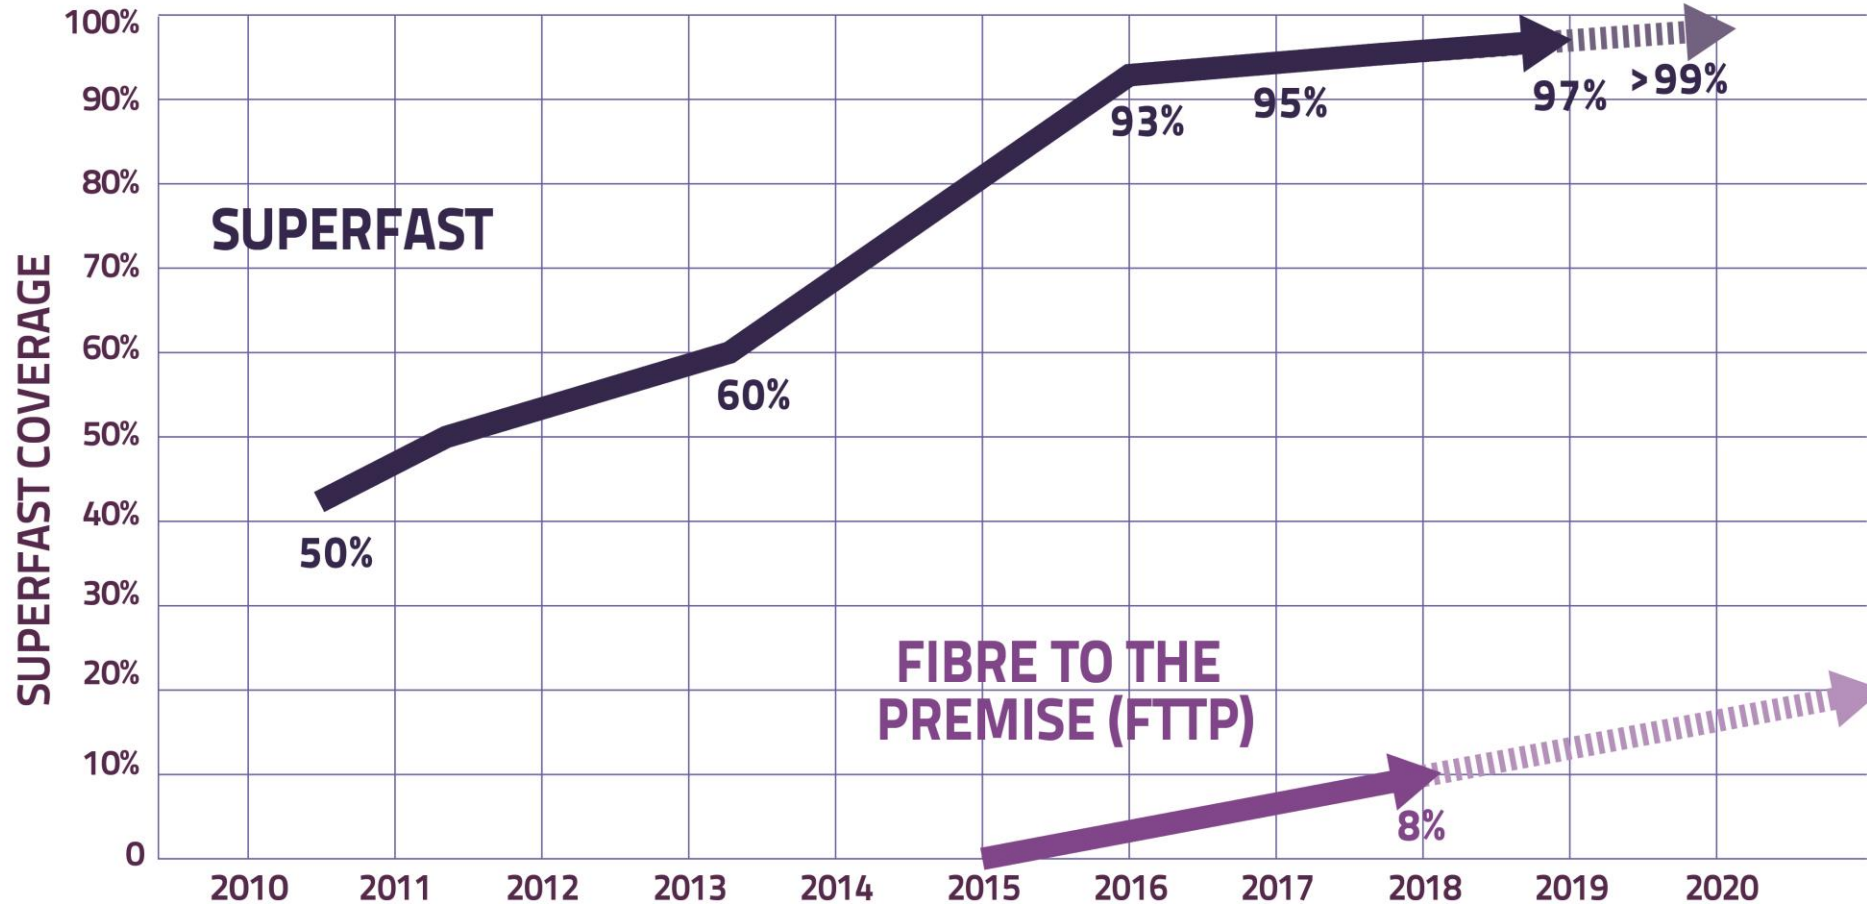

Delivering a Digital Connectivity Strategy for Cambridgeshire and Peterborough

Noelle Godfrey
Programme Director
Connecting Cambridgeshire and Smart Places

Superfast progress to >99% by 2020

Connecting Cambridgeshire Digital Infrastructure Programme

Enabling Digital Delivery

Enabling Digital Delivery (EDD)

The EDD team is:

- Taking action at a local level - across boundaries
- Simplifying processes & encouraging best practice
- Finding ways to reduce delays & costs
- Providing a central contact point for providers & mobile network operators
- Co-ordinating wayleaves, street works licences & planning
- Making public sector assets available