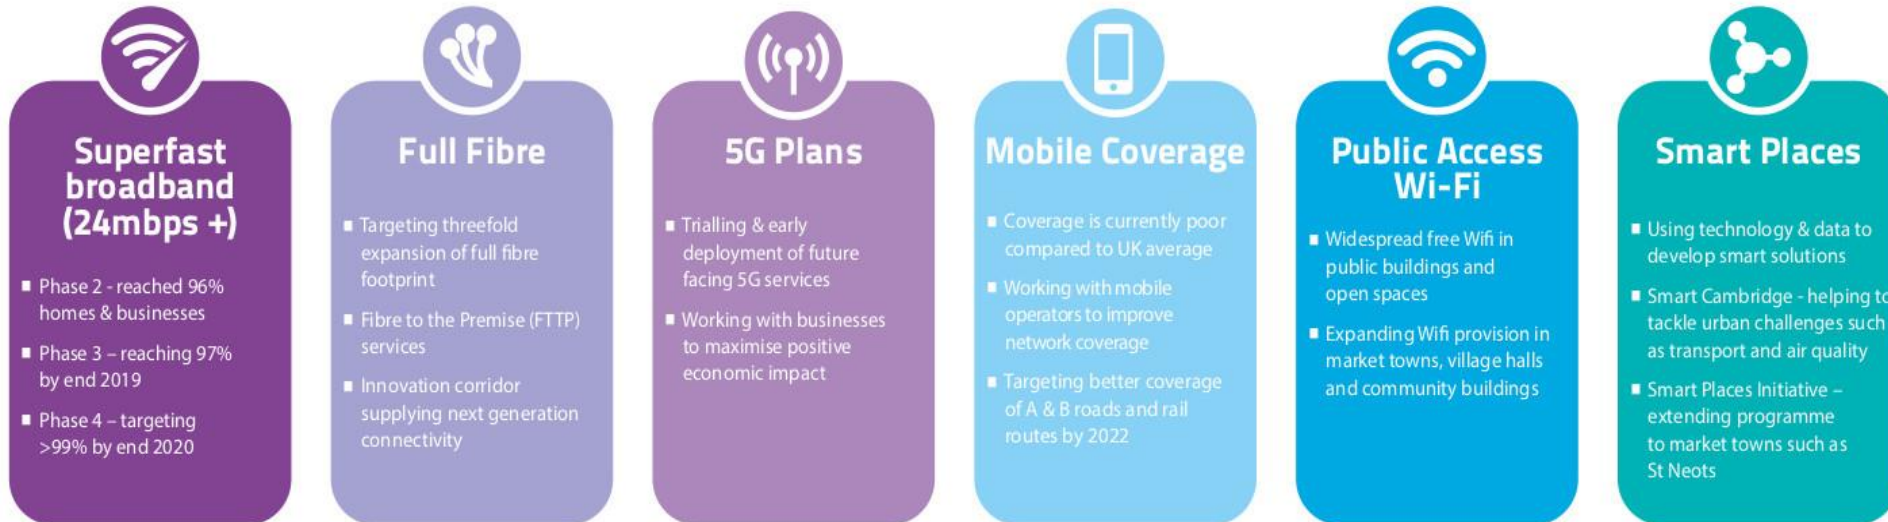

Delivering a Digital Connectivity Strategy for Cambridgeshire and Peterborough

Noelle Godfrey
Programme Director
Connecting Cambridgeshire and Smart Places

Superfast progress to >99% by 2020

Connecting Cambridgeshire Digital Infrastructure Programme

Enabling Digital Delivery

Enabling Digital Delivery (EDD)

The EDD team is:

- Taking action at a local level - across boundaries
- Simplifying processes & encouraging best practice
- Finding ways to reduce delays & costs
- Providing a central contact point for providers & mobile network operators
- Co-ordinating wayleaves, street works licences & planning
- Making public sector assets available